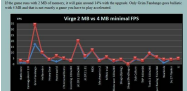

3D Graphics