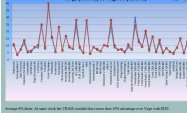

3D Graphics